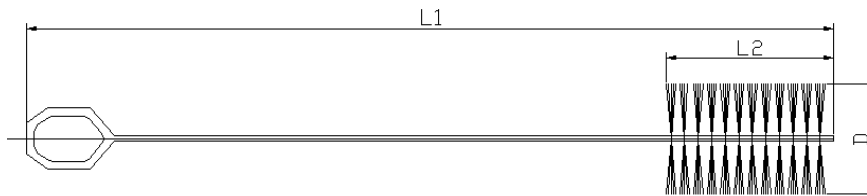

Nylon tube-brush to release built-in boilers smoke

Art 100

Little 9 mm \varnothing nylon tube-brush to release built-in boilers smoke, brush length 50 mm, total length 290 mm

| Art. | D (mm) | L1 (mm) | L2 (mm) | Connection | Material wire | \varnothing wire (mm) | Box Qty |
|------|--------|---------|---------|------------|---------------|-------------------------|---------|
| 100 | 9 | 290 | 50 | PPL handle | Nylon 6 | 0,20 | 12 |

Punta Tronca
Trimmed Tip

Manico in PPL
PPL Handle